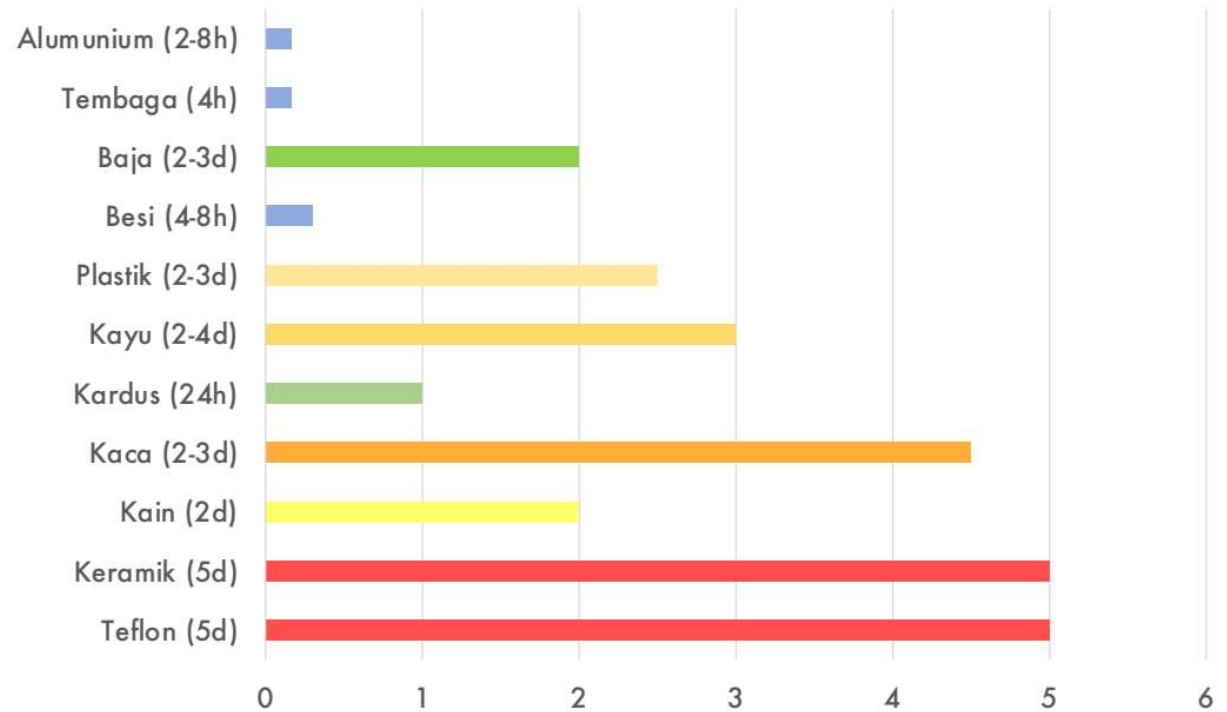

LIGHTING

DETAILS

[pinterest.com](https://www.pinterest.com)

SAFE. SUSTAINABLE. EFFICIENT

COLOUR SCHEMES

COLOR WHEEL

Lighter

Middle Value

Darker

Monochromatic

Analogous

Complementary

Split-Complementary

Triadic

**Tetradic
(Double-Complementary)**

COLOUR SCHEMES

Earthy colors are warming and relaxing

SEDONA

MATERIAL AND TEXTURE

SAFE MATERIAL . TIMELESS . EASY OF MAINTENANCE

WALL

FLOOR

Lama Waktu Covid-19 Bertahan Hidup pada Permukaan Benda

LIGHTING